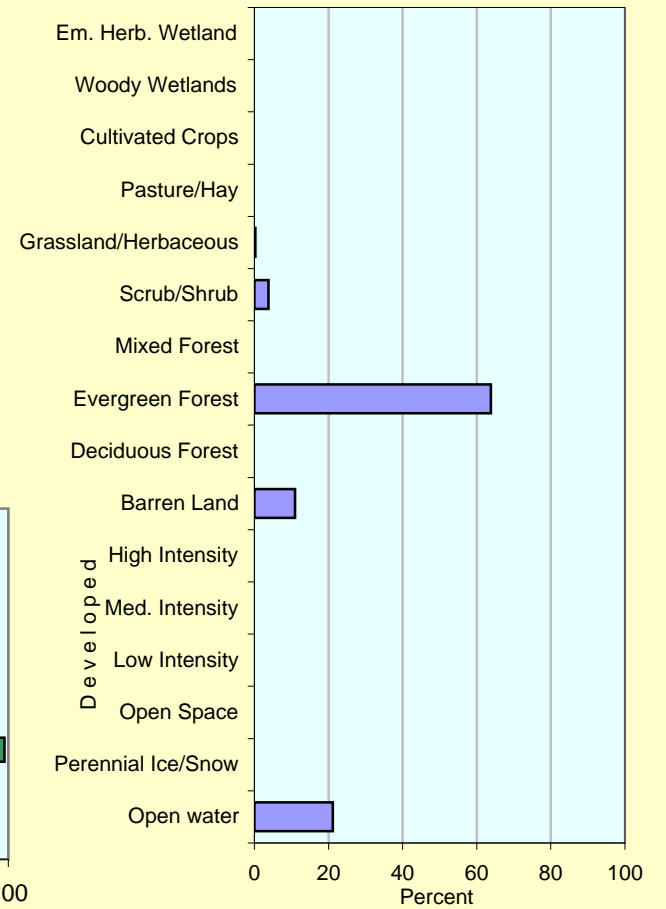

Visitation (2008)

Trips 12,465
 Total Use Days 18,460

Land Ownership

2001 Land Cover

Land Cover Change	2001 Land Cover								
	Open Water	Urban	Barren	Forest	Grass/Shrub	Agriculture	Wetlands	Ice/Snow	Total
Open Water	21.1								21.1
Urban		0.0							0.0
Barren			10.9						10.9
Forest			0.1	63.8					64.0
Grass/Shrub					3.9				4.0
Agriculture						0.0			0.0
Wetlands							0.0		0.0
Ice/Snow								0.0	0.0
Total	21.1	0.0	11.0	63.9	4.0	0.0	0.0	0.0	100.0