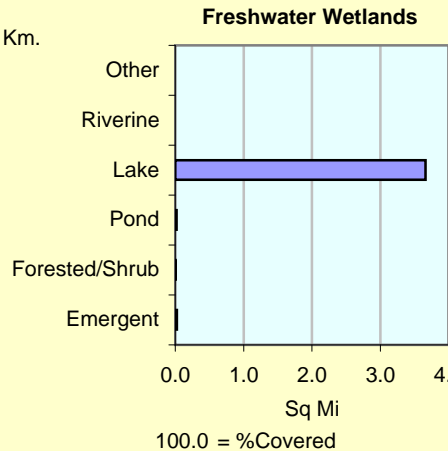

Lake Number 114
 AOL Lake name **Paulina Lake**
 GNIS ID 1147502
 GNIS Name Same as AOL
 NHD Reach Code 17070302000352
 Legacy LLID 1212599437205
 County Deschutes
 Admin. Basin Deschutes
 Ecoregion Cascades
 Type Natural Lake
 Latitude 43° 42' 48"
 Longitude -121° 16' 29"
 Lake Area 1,531.0 Acres, 619.6 Hectare
 Lake Elevation 6,336 Ft., 2,564 M.
 Basin Area 17.1 Sq. Mi., 44.3 Sq. Km.

Demographics (2000)

Population in basin 0
 Population in 50 Mi. 140,200
 Population/Acre -
 Housing Units 7
 Seasonal Units 3

Dam Information

Federal ID -
 Name -
 Dam Height -
 Storage -
 River -
 Owner Name -
 Owner type -
 Type **No Dam**
 Purposes -

Constructed -
 Length -
 Height -
 Max Discharge -
 Normal Storage -
 Surface Area -
 Drainage Area -

Mean Annual Precipitation (Inches)

Mean	SD	Min	Max	Range
29.8	1.5	26.3	31.5	5.2

Roughness

Index 25.2
 Decile 7
 Steepness moderate